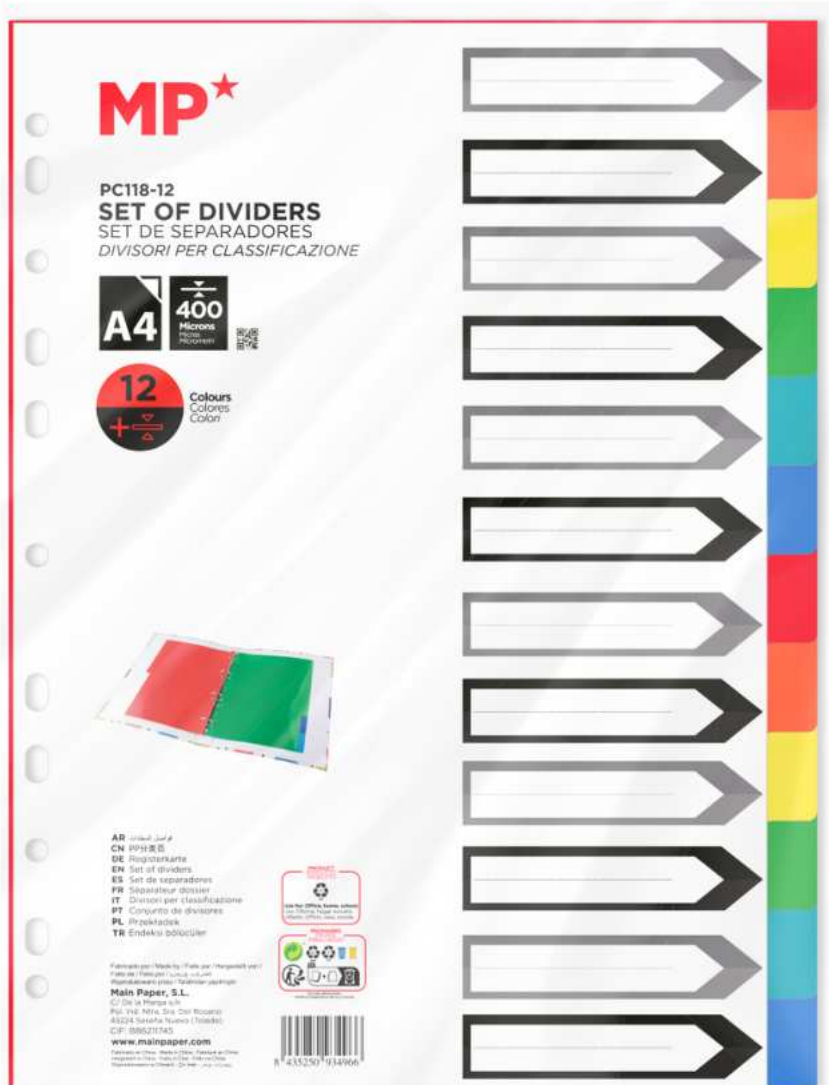

PC118-12

MP★