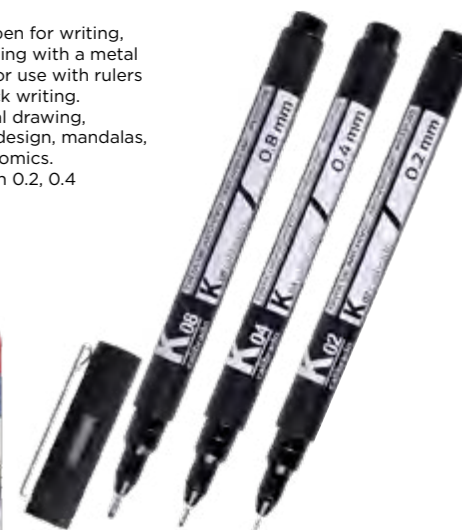

Glitter MARKERS

	ref.	pack	box	ean
<b>12 Pcs</b>	PP912	12	72	8435464127703

DOUBLE POINT FELT-TIP LETTERING MARKERS PP913

Bi-point colouring markers: one with a brush ideal for lettering and another normal tip for colouring or to finish lettering details, decorate, crafts, etc. Very vivid colours that will make the creations very striking. Box of 12 colours.

Special Lettering

	ref.	pack	box	ean
<b>12 Pcs</b>	PP913	12	72	8435464128489

CALIBRATED MARKER

Calibrated marker pen for writing, sketching and drawing with a metal crimped tip, ideal for use with rulers and templates, black writing. Perfect for technical drawing, sketching, graphic design, mandalas, coloring or inking comics.

CALIBRATED MARKER PE330

Calibrated marker pen for writing, sketching and drawing with a metal crimped tip, ideal for use with rulers and templates, black writing. Perfect for technical drawing, sketching, graphic design, mandalas, coloring or inking comics. Pack of 3 markers in 0.2, 0.4 and 0.8 mm.