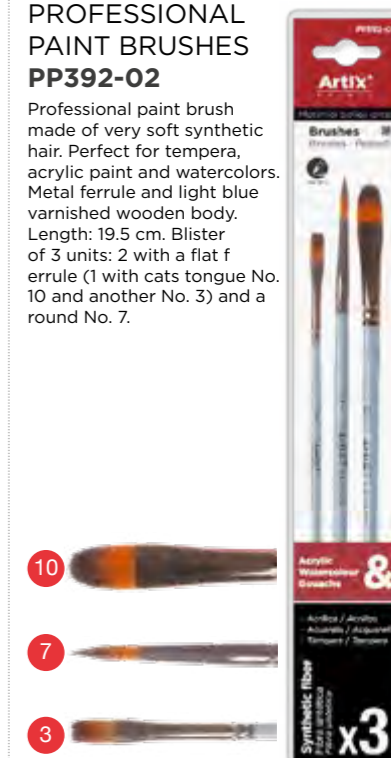

PROFESSIONAL PAINT BRUSHES **PP392-02**

Professional paint brush made of very soft synthetic hair. Perfect for tempera, acrylic paint and watercolors. Metal ferrule and light blue varnished wooden body. Length: 19.5 cm. Blister of 3 units: 2 with a flat ferrule (1 with cats tongue No. 10 and another No. 3) and a round No. 7.