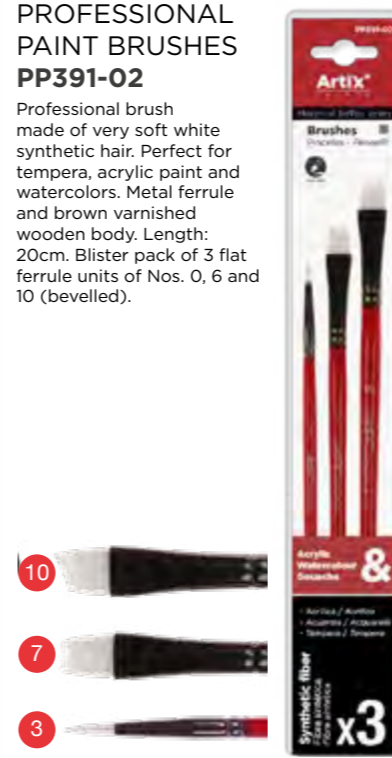

PROFESSIONAL PAINT BRUSHES **PP391-02**

Professional brush made of very soft white synthetic hair. Perfect for tempera, acrylic paint and watercolors. Metal ferrule and brown varnished wooden body. Length: 20cm. Blister pack of 3 flat ferrule units of Nos. 0, 6 and 10 (bevelled).