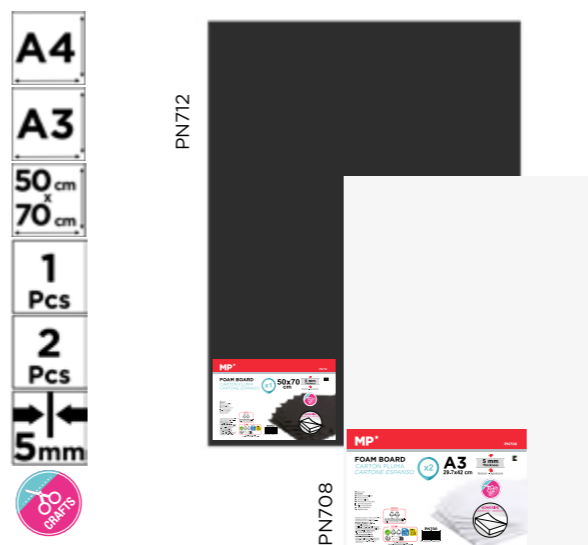

ref.	size	u.	pack	box	ean
○ PN707	A4	2	6	24	8435250968749
● PN710	A4	2	6	24	8435250968770
○ PN708	A3	2	6	12	8435250968756
● PN711	A3	2	6	12	8435250968787
○ PN709	50 x 70 cm	1	5	25	8435250968763
● PN712	50 x 70 cm	1	5	25	8435250968794