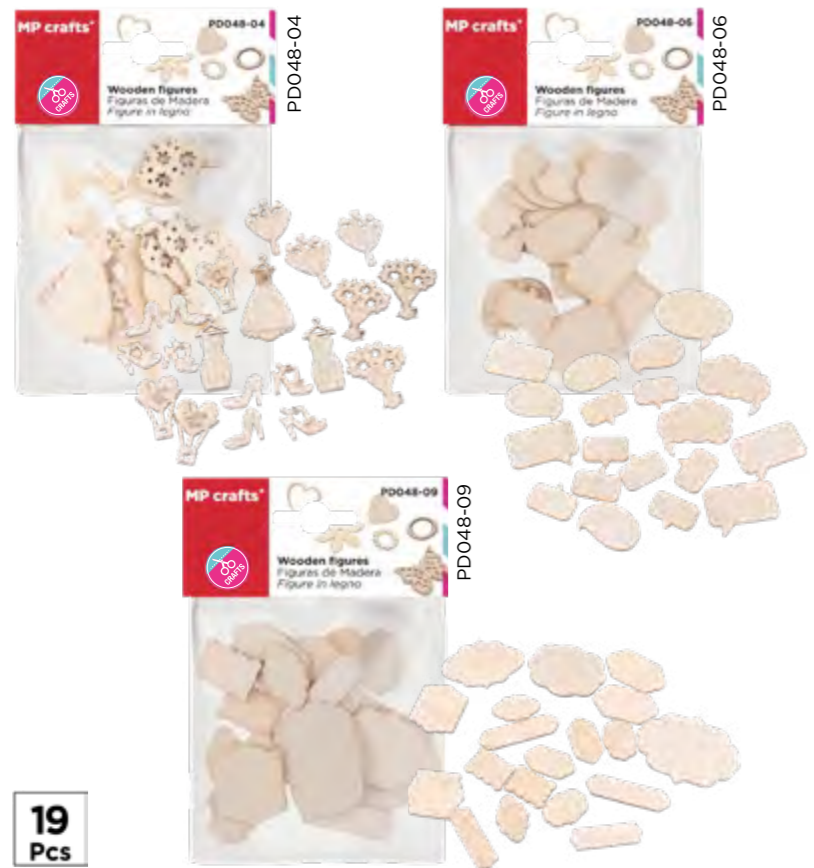

WOODEN FIGURES 19 Units

Natural wood figures. They are used for all kinds of decoration to complement your albums, decorations, cards or scrapbooking projects with different techniques and materials. They can be painted with any type of paint. Various models and sizes. Blister with 19 units.

ref.	pack	box	ean
PD048-04	12	192	8435464131090
PD048-06	12	192	8435464131113
PD048-07	12	192	8435464131120
PD048-09	12	192	8435464131144