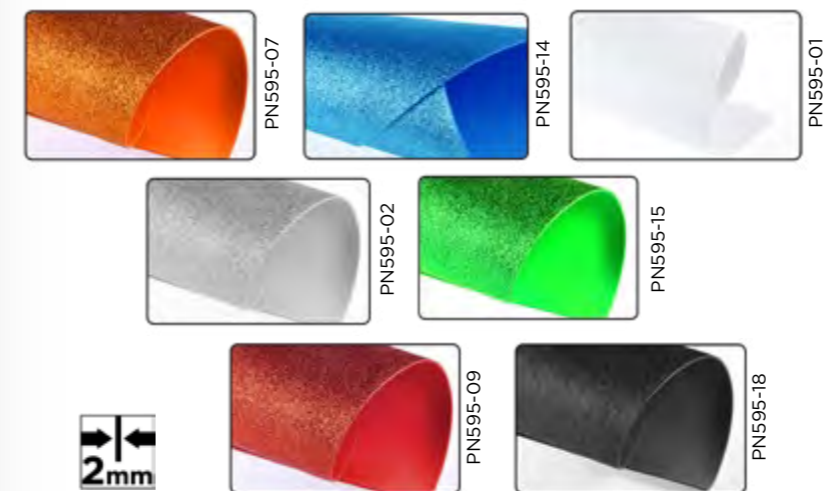

ref.	pack	box	ean
○ PN595-01	12	72	8435721012018
● PN595-02	12	72	8435721012025
● PN595-03	12	72	8435721012032
● PN595-04	12	72	8435721012049
● PN595-05	12	72	8435721012056
● PN595-06	12	72	8435721012063
● PN595-07	12	72	8435721012070
● PN595-08	12	72	8435721012087
● PN595-09	12	72	8435721012094
● PN595-10	12	72	8435721012100
● PN595-11	12	72	8435721012117
● PN595-12	12	72	8435721012124
● PN595-13	12	72	8435721012131
● PN595-14	12	72	8435721012148
● PN595-15	12	72	8435721012155
● PN595-16	12	72	8435721012162
● PN595-17	12	72	8435721012179
● PN595-18	12	72	8435721012186