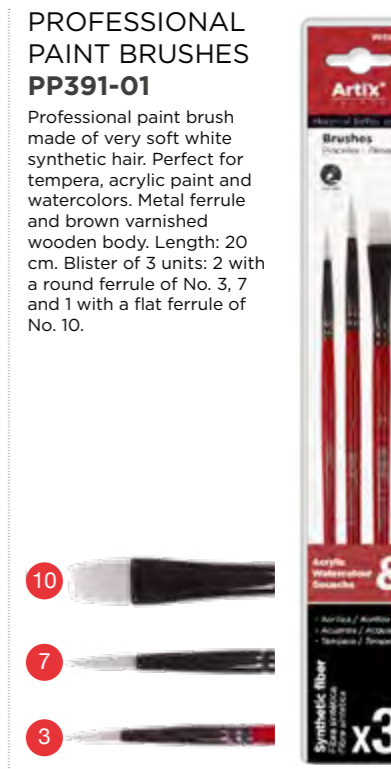

PROFESSIONAL PAINT BRUSHES **PP391-01**

Professional paint brush made of very soft white synthetic hair. Perfect for tempera, acrylic paint and watercolors. Metal ferrule and brown varnished wooden body. Length: 20 cm. Blister of 3 units: 2 with a round ferrule of No. 3, 7 and 1 with a flat ferrule of No. 10.