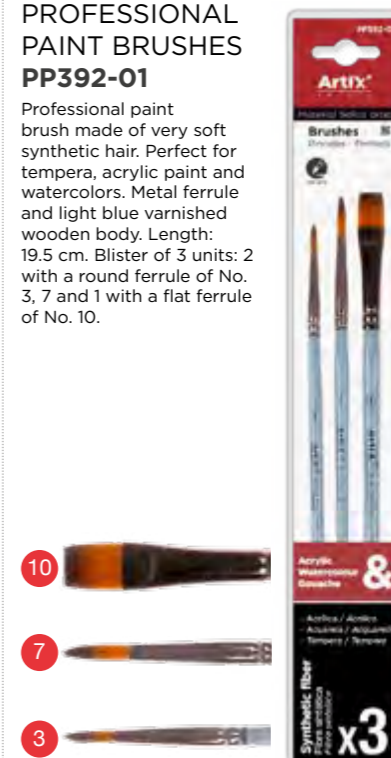

PROFESSIONAL PAINT BRUSHES **PP392-01**

Professional paint brush made of very soft synthetic hair. Perfect for tempera, acrylic paint and watercolors. Metal ferrule and light blue varnished wooden body. Length: 19.5 cm. Blister of 3 units: 2 with a round ferrule of No. 3, 7 and 1 with a flat ferrule of No. 10.