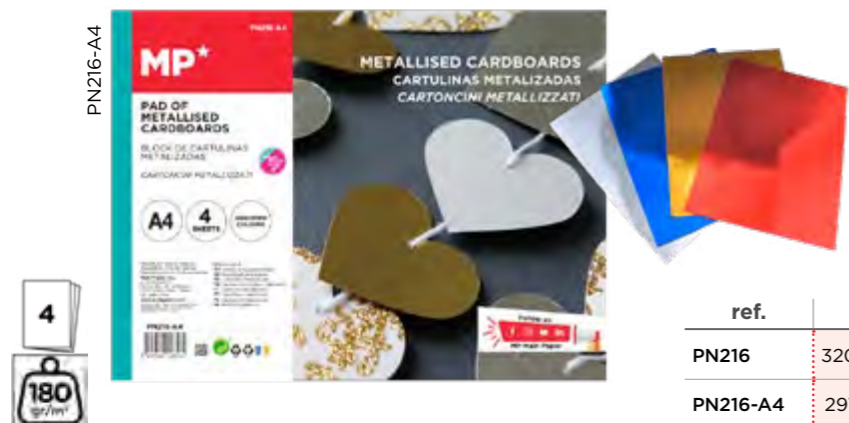

ref.	size	pack	box	ean
PN211B	320 x 240 mm	24	144	8435250937219
PN211B-A3	420 x 297 mm	24	72	8435464160991
PN211B-A4	297 x 210 mm	24	144	8435464128533

**COLOUR CARDBOARD BLOCK 10 SHEETS**  
 Cardboard block for crafts and school use. Ideal for all kinds of crafts, lettering, scrapbooking, covers, dividers, origami, document printing. Suitable for school use, as they are acid free. Block of 10 sheets in 180 g/m². 10 assorted colours.

ref.	size	pack	box	ean
PN211	320 x 240 mm	25	100	8435250964314
PN211-A3	420 x 297 mm	25	50	8435250974924
PN211-A4	297 x 210 mm	25	100	8435464126751

**COLOUR CARDBOARD BLOCK A3 10 SHEETS 180 g/m² PN211-25**  
 Cardboard block for crafts and school use. Ideal for all kinds of crafts, lettering, scrapbooking, covers, dividers, origami, document printing. Suitable for school use, as they are acid free. Block of 25 sheets in 180 g/m². A4 size. Measurements: 210 x 297 mm. Assorted colours.

ref.	pack	box	ean
PN211-25	10	50	8435464126788

METALLIZED CARDBOARD

METALLIZED CARDBOARD BLOCK 4 SHEETS 1

Block of metallized cardboard of 180 g/m<sup>2</sup>. Ideal for all kinds of crafts, lettering, scrapbooking, covers, dividers and origami. Suitable for school use. Size: 320 x 240 mm. Block of 4 sheets of 4 assorted colours: silver, gold, blue and red.