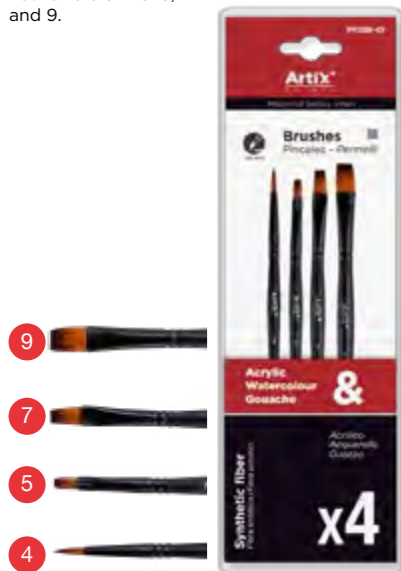

PROFESSIONAL PAINT BRUSHES **PP389-01**

Very soft synthetic hair professional paint brush. Perfect for tempera, oil or acrylic paint. Black varnished wooden body. Length: 20.5 cm. Blister of 4 units: 1 with a round ferrule of No. 4 and 3 with a flat ferrule of No. 5, 7 and 9.